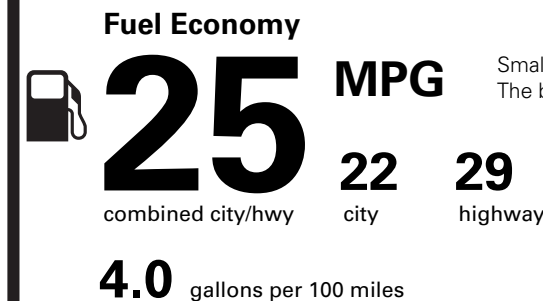

FUNCTIONAL

- 8" LCD CNTR STK TOUCHSCRN
- BLIND SPOT INFORMATION SYS
- CABIN PARTICULATE AND ODOR FILTER
- CROSS-TRAFFIC ALERT
- INTELL ACCESS W/PUSH START
- LANE-KEEPING SYSTEM
- LINCOLN CONNECT™ - 4G MODEM WITH WIFI CAPABILITY
- LINCOLN DRIVE MODES
- REAR PARKING SENSORS
- REMOTE START
- SYNC® 3

SAFETY/SECURITY

- ADVANCETRAC™ WITH RSC
- AIRBAGS - SIDE IMPACT / CURTAINS
- AIRBAGS-DRVR&PASS KNEE
- AIRBAGS-DUAL-STAGE FRONT
- AUTO HIGH BEAMS
- PASSIVE ANTI-THEFT SECURILOCK SYSTEM
- PRE-COLLISION ASSIST W/AEB
- SOS POST CRASH SYSTEM

WARRANTY

- 4YR/50K MILE WARRANTY
- 4YR/50K PICKUPDELIVERY SVC
- 6YR/70K MI POWERTRAIN WARR

INCLUDED ON THIS VEHICLE

(MSRP)

EQUIPMENT GROUP 101A

2,550.00

- CONVENIENCE PACKAGE
- VOICE-ACTIVATED NAVIGATION
- ELEMENTS PACKAGE
- HEATED/VENTILATED D/P SEATS
- HEATED REAR SEATS
- HEATED STEERING WHEEL
- RAIN SENSING WIPERS
- WINDSHIELD WIPER DE-ICER

OPTIONAL EQUIPMENT/OTHER

- 2022 MODEL YEAR
- PRISTINE WHITE MET 3C 695.00
- 225/55R19 99V A/S BSW TIRES
- 17" MINI SPARE WHEEL W/TIRE 150.00
- PREMIUM PACKAGE 3,450.00
- . PANORAMIC VISTA RF W/PWR SHAD
- . LEATHER-WRAPPED STRG WHEEL
- . 19" PREM PAINTED ALUM WHEEL
- FRONT LICENSE PLATE BRACKET NO CHARGE

PRICE INFORMATION

BASE PRICE	$36,105.00
TOTAL OPTIONS/OTHER	6,845.00
TOTAL VEHICLE & OPTIONS/OTHER	42,950.00
DESTINATION & DELIVERY	1,195.00

EPA DOT Fuel Economy and Environment

Gasoline Vehicle

Small SUVs range from 16 to 125 MPG. The best vehicle rates 142 MPGe.

You spend **$500** more in fuel costs over 5 years compared to the average new vehicle.

Annual fuel cost **$1,400**